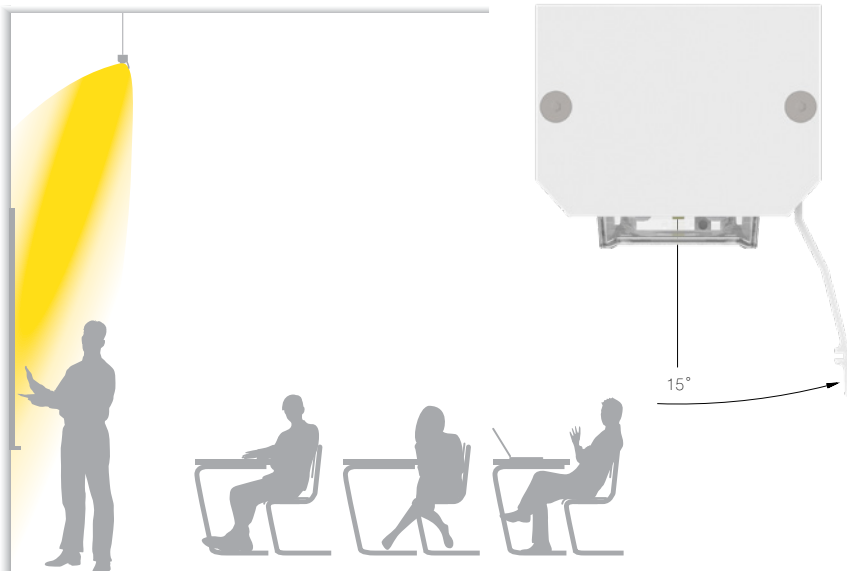

Blending wing completely glare-free asymmetric light

For best results and by default the luminaire comes with an 15° angle.