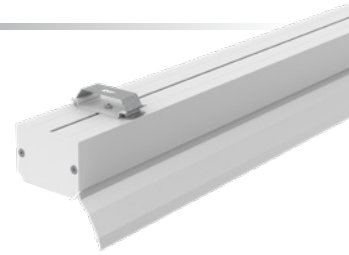

Mounting accessories included in the box

Mounting KIT Ceiling